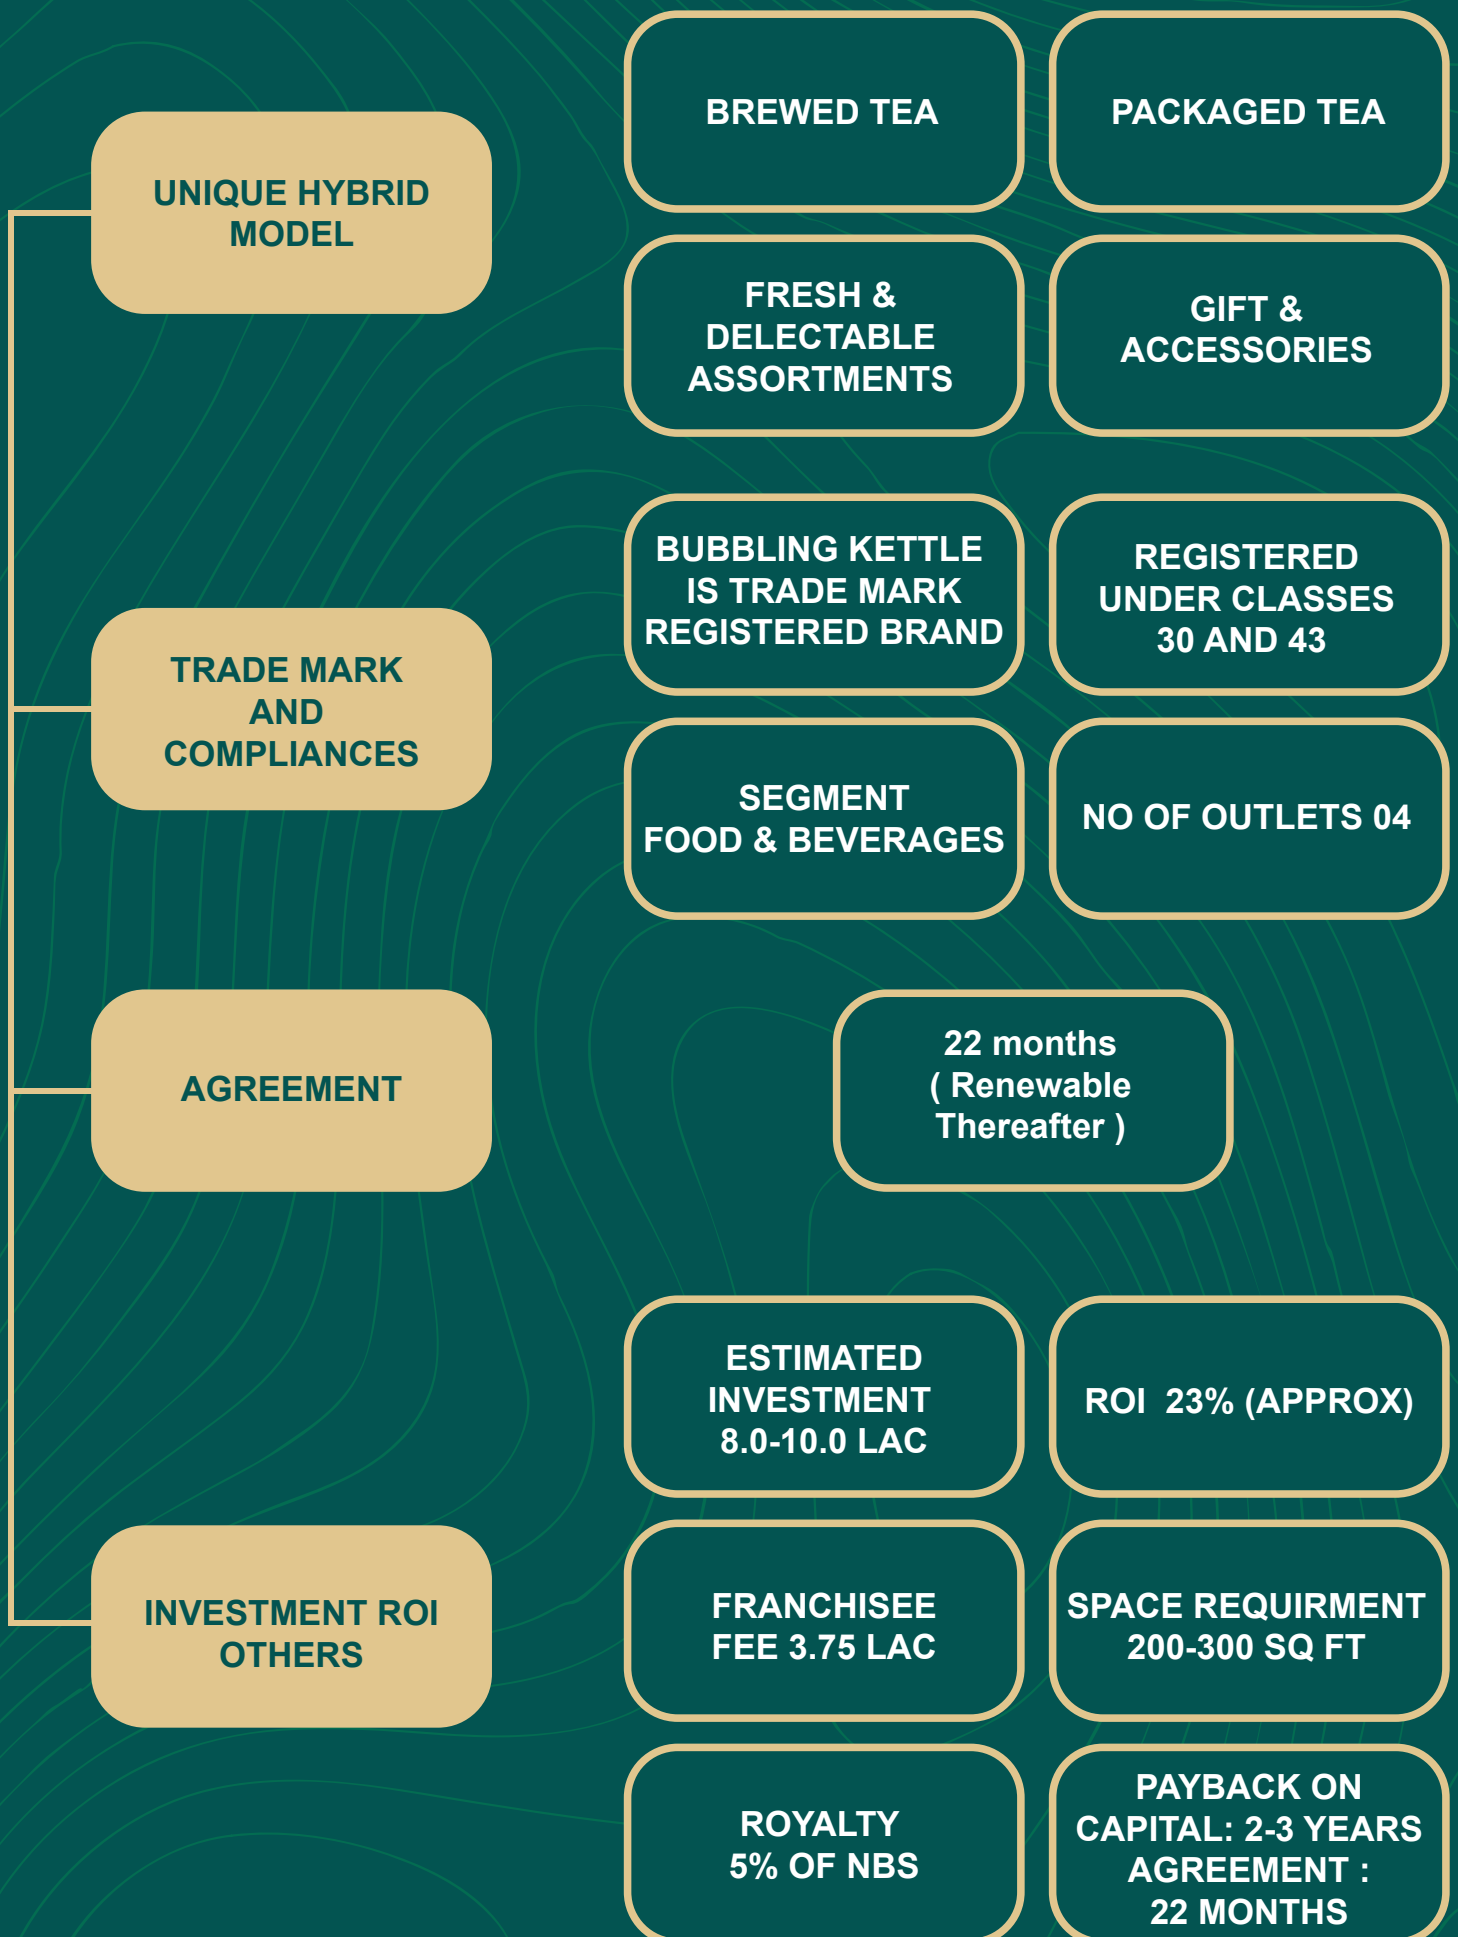

- Unique Hybrid Model
- Low Investment & Operational Cost
- High Return on Investments
- Assured Professional Service Support

FRANCHISEE PART

- Franchisee Fee
- Finding Suitable Location
- Fixtures, Equipments, Glow Signs
- Hiring Manpower.

FRANCHISOR PART

- Access to SOPs
- Menu List
- Training of Manpower
- Ongoing Support and Audits

FACT CHECK...WHERE DO WE STAND

OUR SERVICES TO CUSTOMERS !

PACKAGED TEA

OUR SERVICES TO CUSTOMERS !

PREMIUM BREWED TEA